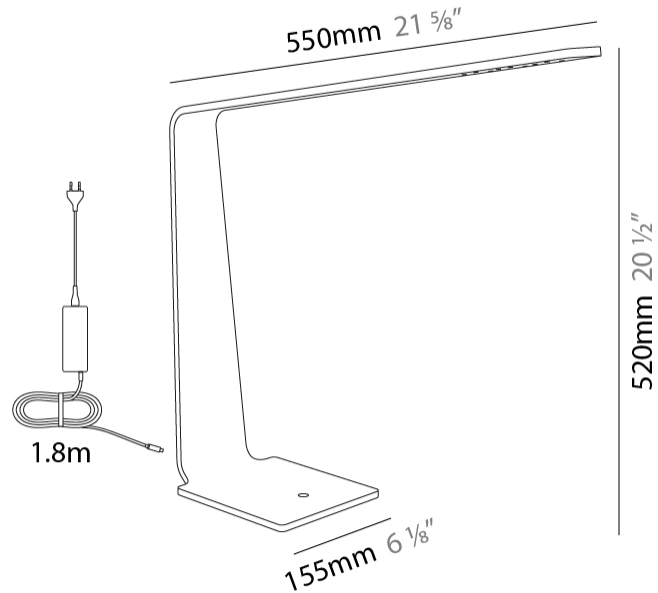

PROJECT
TYPE
SPECIFIER
QUANTITY
DATE

LED4 PORTABLE

D74002-

base number   Finish
Options

1. To build a product code in our configurator select the specify button on the base model # product page
2. To build a manual product code on this datasheet choose from the options listed below in blue font and add the suffix to the base model #

GENERAL

Series: Planko
Subseries: LED4
Brand: Tunto
Division: Design
Mounting Type: Portable
Mounting Location: Table
Subcategory: Table

PHYSICAL

Shape: Abstract
Length (mm): 550
Length (in): 21 5/8
Width (mm): 155
Width (in): 6 1/8
Height (mm): 520
Height (in): 20 1/2
Light Distribution: Downlight
Fixture Finish: [WAL](#) / [ASH](#) / [OAK](#) / [BLK](#) / [WHI](#)
Fixture Material: Wood
Cable Details: 1800mm / 70.87" cord and plug
Upon Request: Bolt Down

ELECTRICAL

Lamp Type: LED
Input Wattage (W): 16
Dimming: Touch Dimming
Driver Location: Inline Transformer Plug
Input Voltage (V): 120

LED

Color Temperature (°K): 2700
Max. Delivered Lumen (lm): Max 800
CRI: >97 CRI
Lamp Life (hrs): 50000

OPTICAL

RATINGS AND CERTIFICATIONS

Certified By: Certified for North American Standards
IP rating: IP20