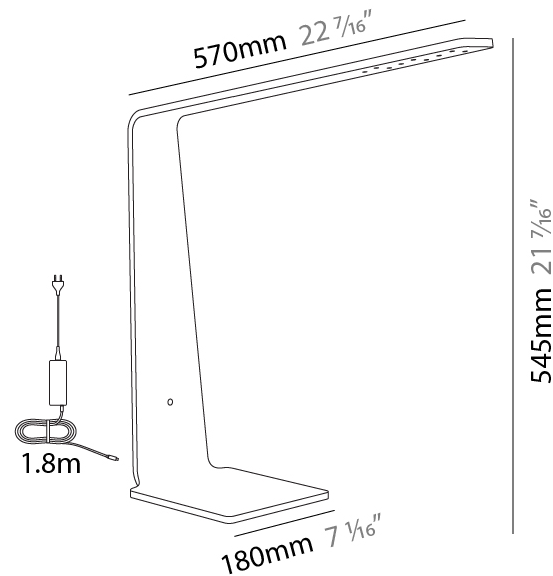

PROJECT	_____
TYPE	_____
SPECIFIER	_____
QUANTITY	_____
DATE	_____

LED8 PORTABLE

D74003- _____ - _____
base number   Charging Station   Finish Options

1. To build a product code in our configurator select the specify button on the base model # product page
2. To build a manual product code on this datasheet choose from the options listed below in blue font and add the suffix to the base model #

GENERAL

Series: Planko
Subseries: LED8
Brand: Tunto
Division: Design
Mounting Type: Portable
Mounting Location: Table
Subcategory: Table

PHYSICAL

Shape: Abstract
Length (mm): 570
Length (in): 22 7/16
Width (mm): 180
Width (in): 7 1/16
Height (mm): 545
Height (in): 21 7/16
Light Distribution: Downlight
Weight (kg): 1.4
Weight (lbs): 3.09
Fixture Finish: WAL / ASH / OAK / BLK / WHI
Fixture Material: Wood
Cable Details: 1800mm / 70.87" cord and plug
Upon Request: Bolt Down

ELECTRICAL

Lamp Type: LED
Input Wattage (W): 22
Total Output Wattage (W): 16
Dimming: Touch Dimming
Driver Location: Inline Transformer Plug
Input Voltage (V): 120

LED

Color Temperature (°K): 2700
Max. Delivered Lumen (lm): Max 800
CRI: >97 CRI
Lamp Life (hrs): 50000

OPTICAL

RATINGS AND CERTIFICATIONS

Certified By: Certified for North American Standards
IP rating: IP20